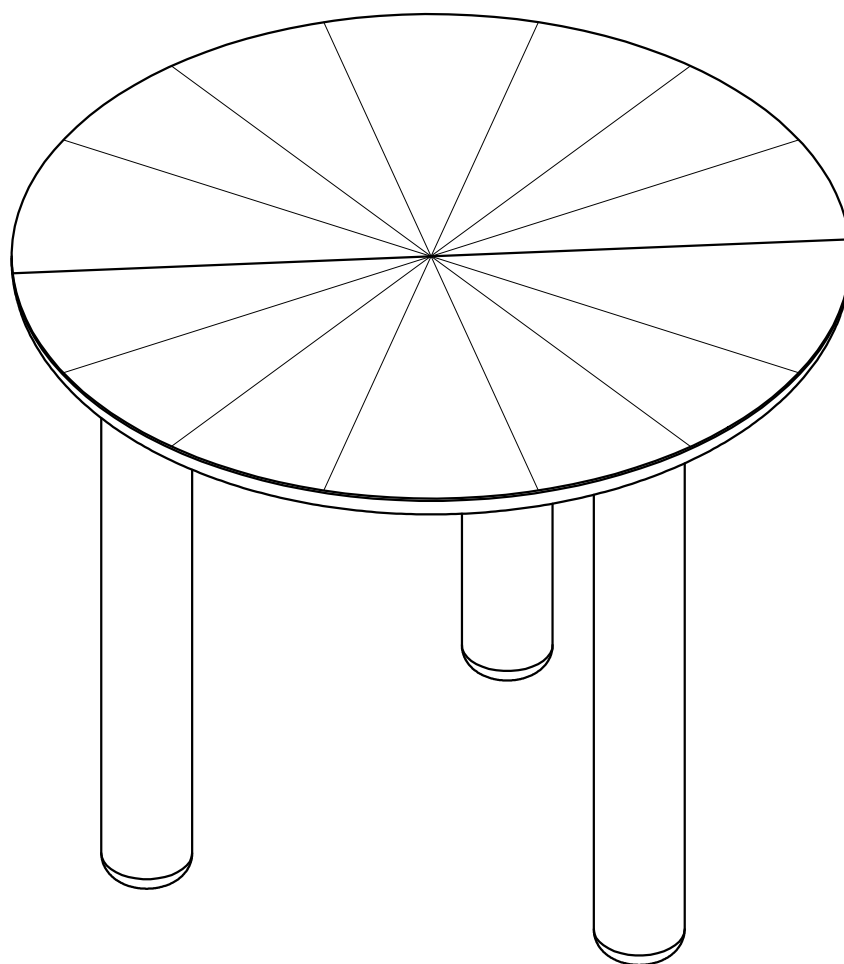

ASSEMBLY INSTRUCTION

NOMA COFFEE TABLE

82058475

***Bloomingville®**

COMPONENT LIST

	<p>1 PC</p>
	<p>3 PCS</p>
	

***Bloomingville®**

INSTRUCTION