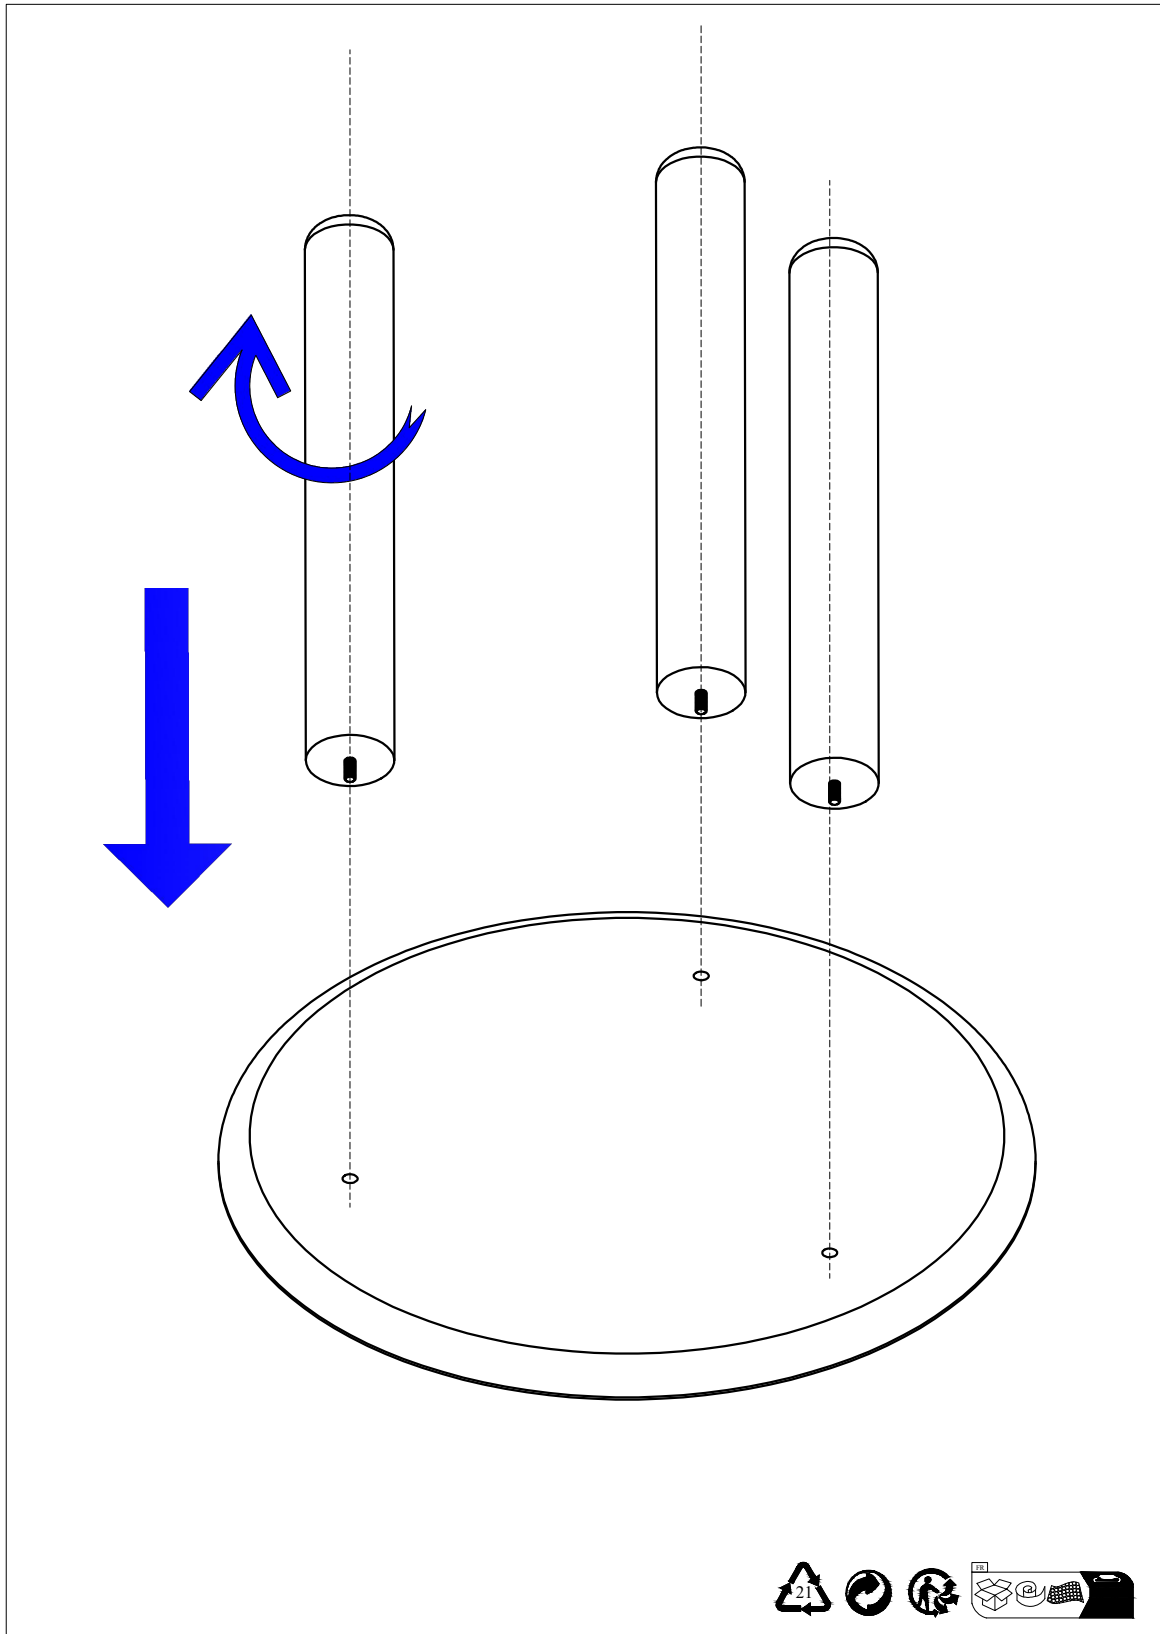

ASSEMBLY INSTRUCTION

NOMA COFFEE TABLE

82058475

***Bloomingville®**

COMPONENT LIST

	<p>1 PC</p>
	<p>3 PCS</p>
	

***Bloomingville®**

INSTRUCTION