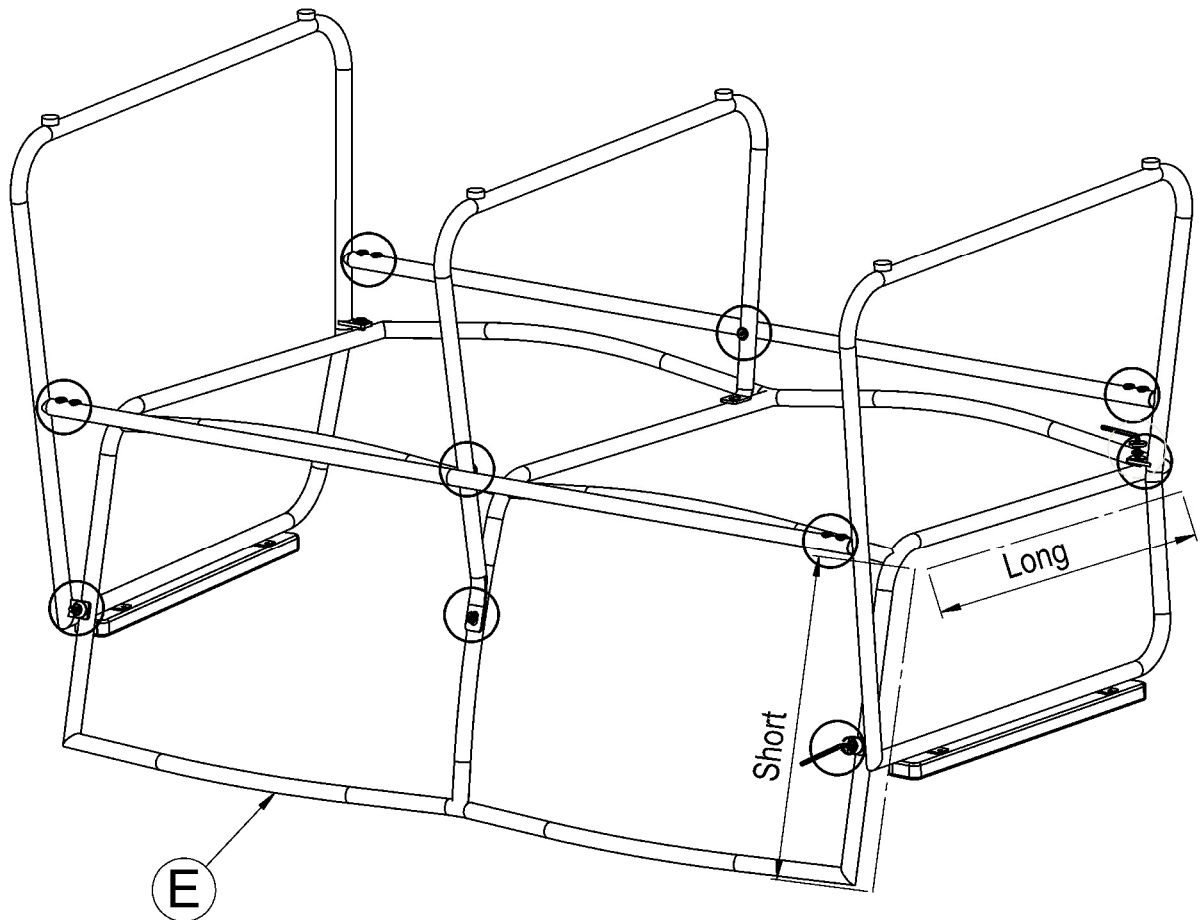

INSTRUCTION

Step 6