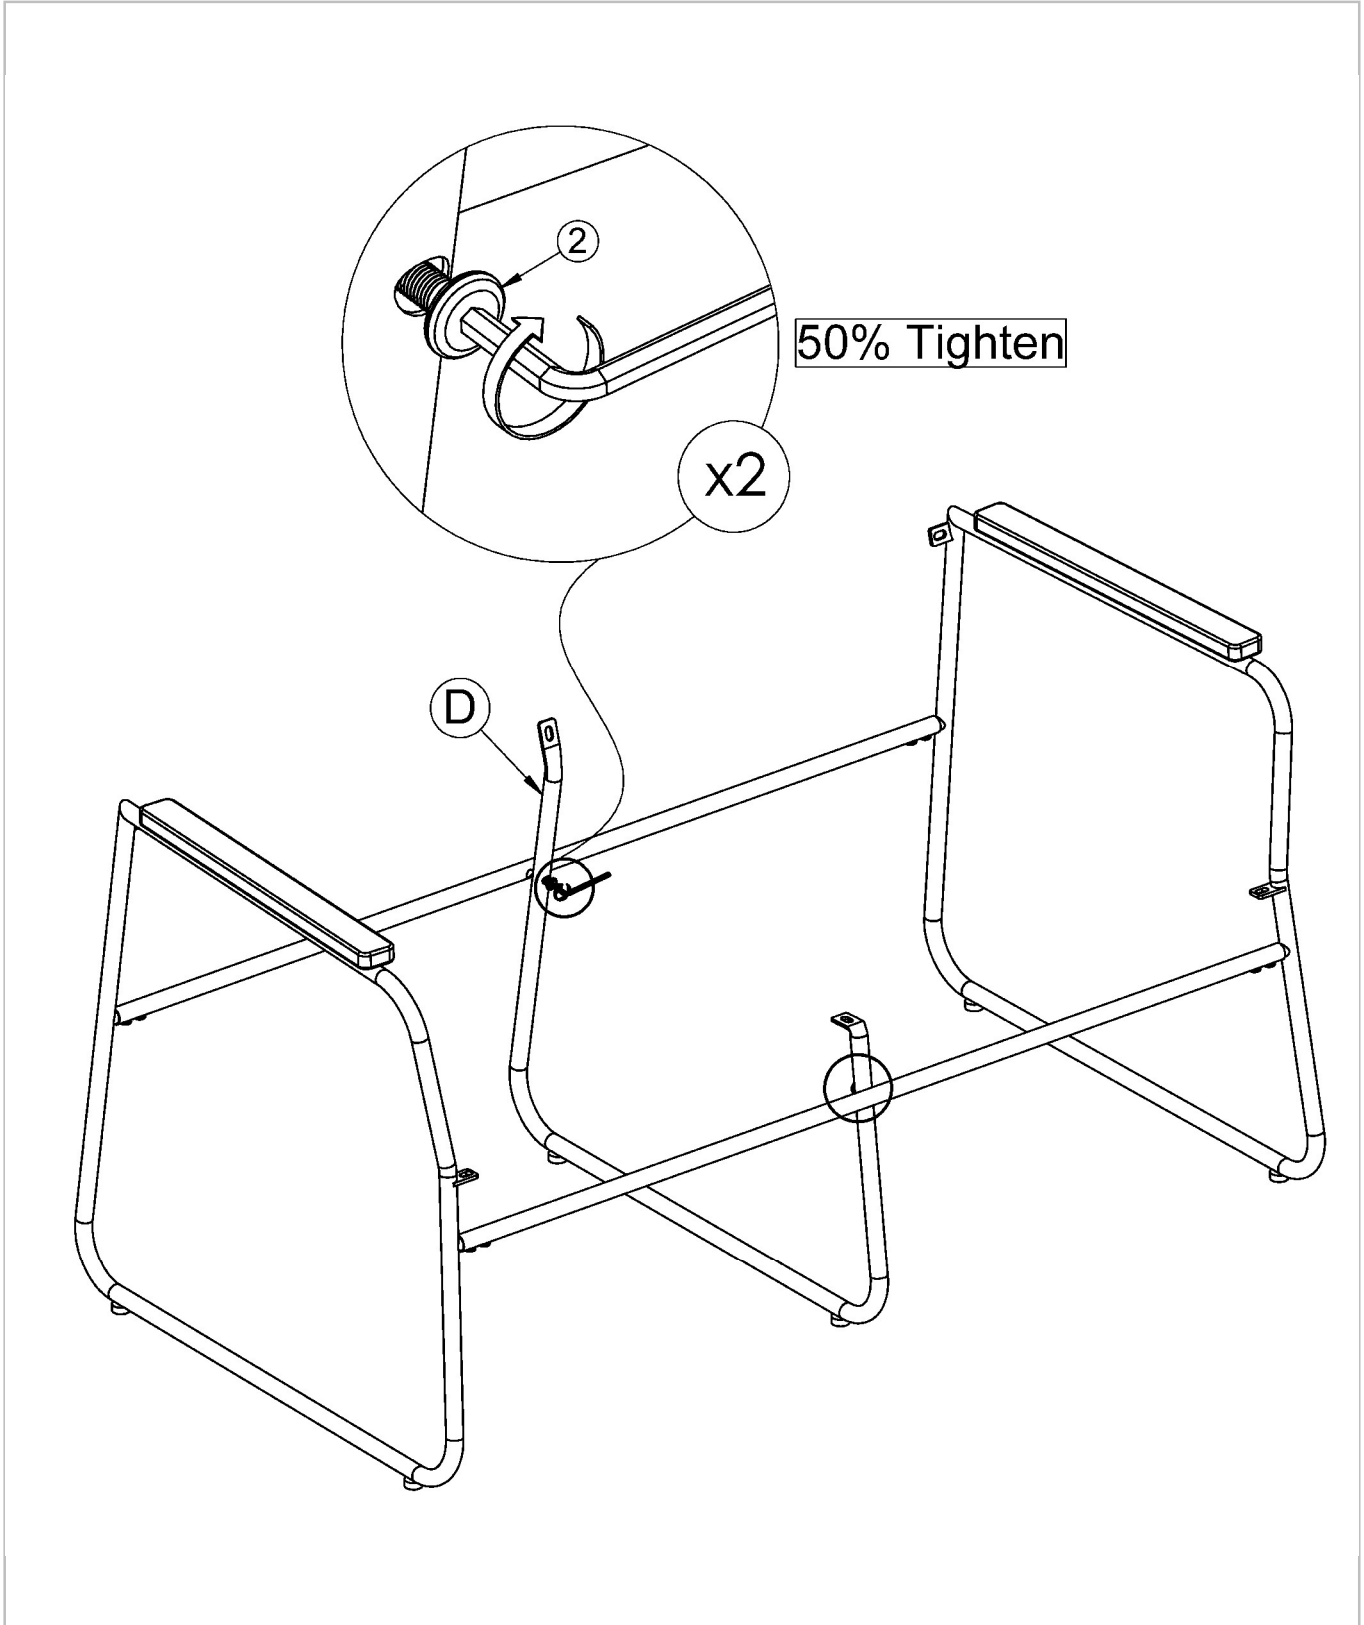

ASSEMBLY INSTRUCTION

Hampton Sofa

ITEM #: 82059682

COMPONENT LIST

A x 01pc

B x 01 pc

Cx 02 pc

D x 01 pc

E x 01 pc

F x 01 pc

1		M6x15	14 pcs
2		M6x35	02 pcs
3		∅6 x ∅19	04 pcs
4		Key 4	01 pc

INSTRUCTION
Step 1

INSTRUCTION
Step 2

INSTRUCTION

Step 3

INSTRUCTION
Step 4