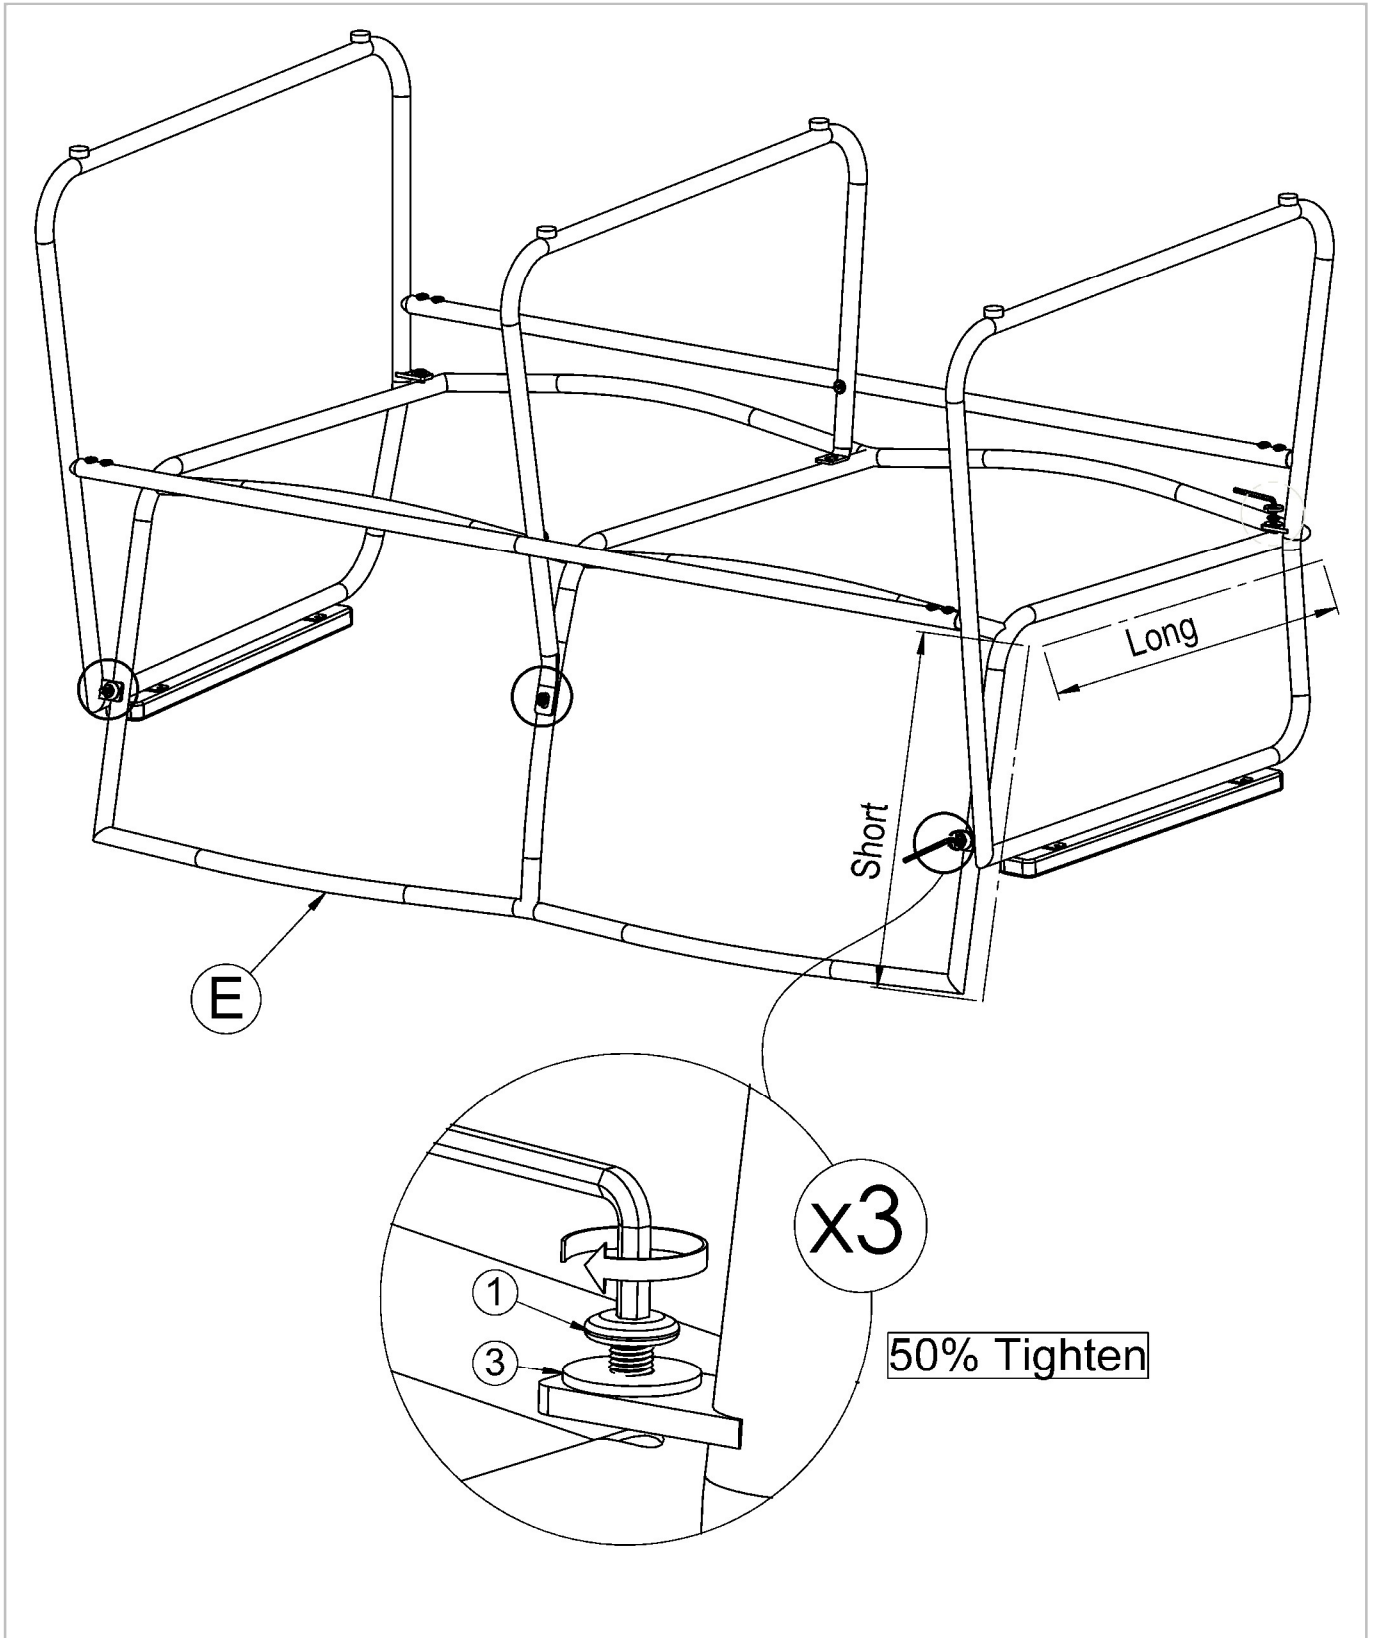

INSTRUCTION
Step 5