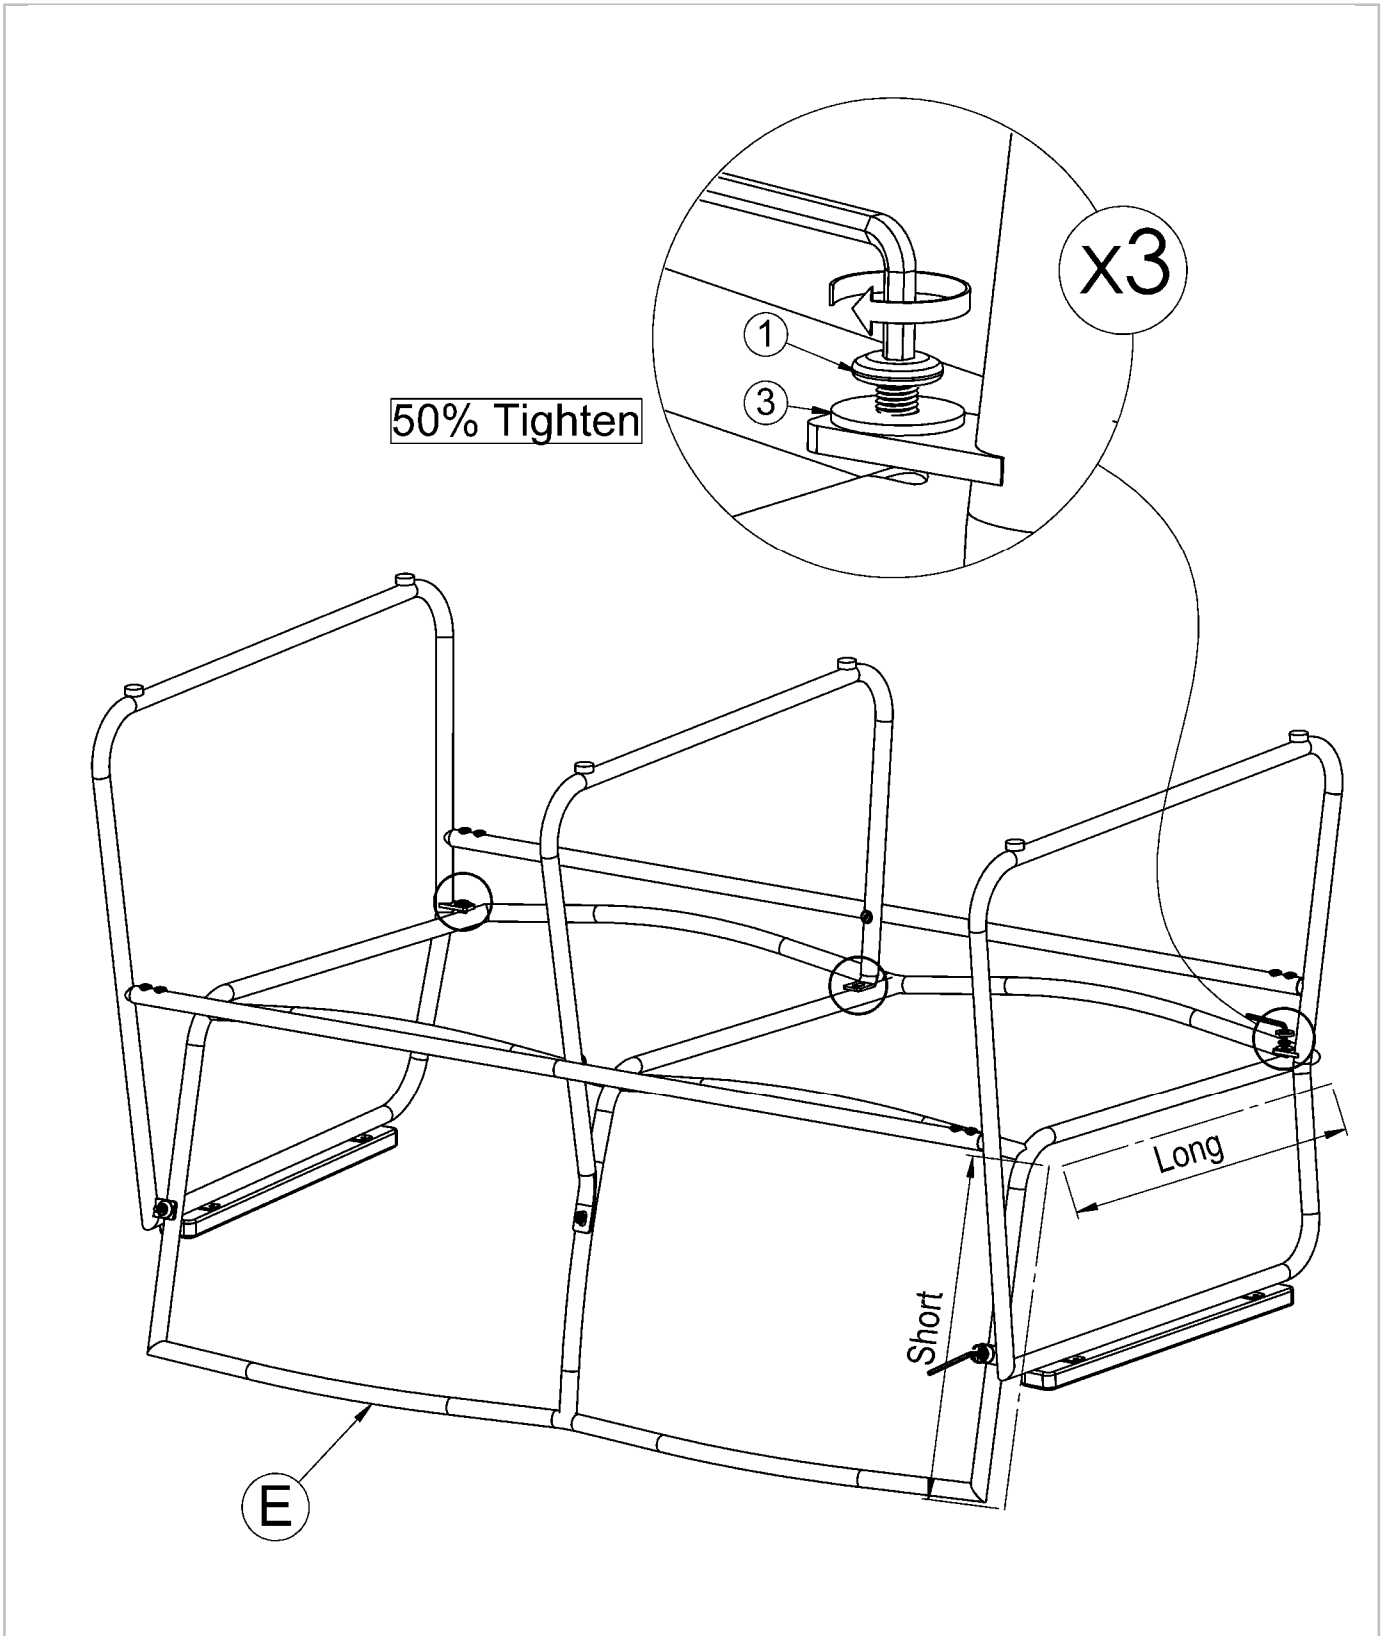

ASSEMBLY INSTRUCTION

Hampton Sofa

ITEM #: 82059682

COMPONENT LIST

A x 01pc

B x 01 pc

Cx 02 pc

D x 01 pc

E x 01 pc

F x 01 pc

1		M6x15	14 pcs
2		M6x35	02 pcs
3		∅6 x ∅19	04 pcs
4		Key 4	01 pc

INSTRUCTION
Step 1

INSTRUCTION
Step 2

INSTRUCTION

Step 3

INSTRUCTION
Step 4