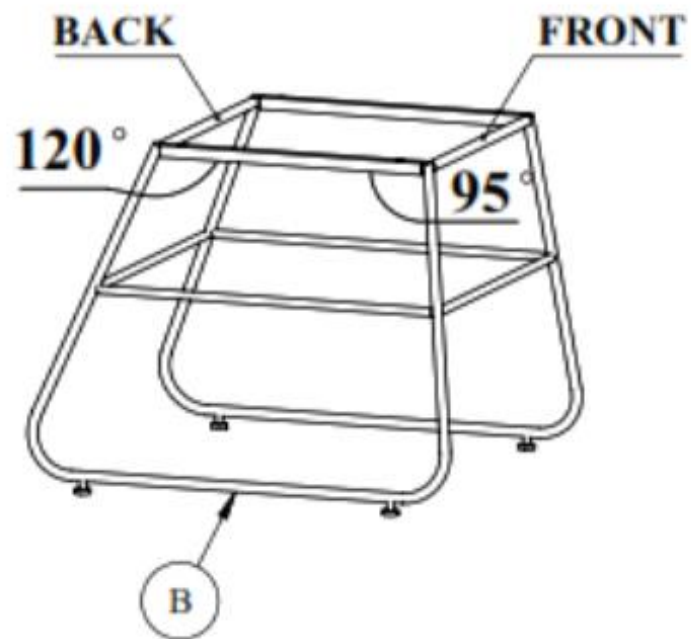

INSTRUCTION

Step 1