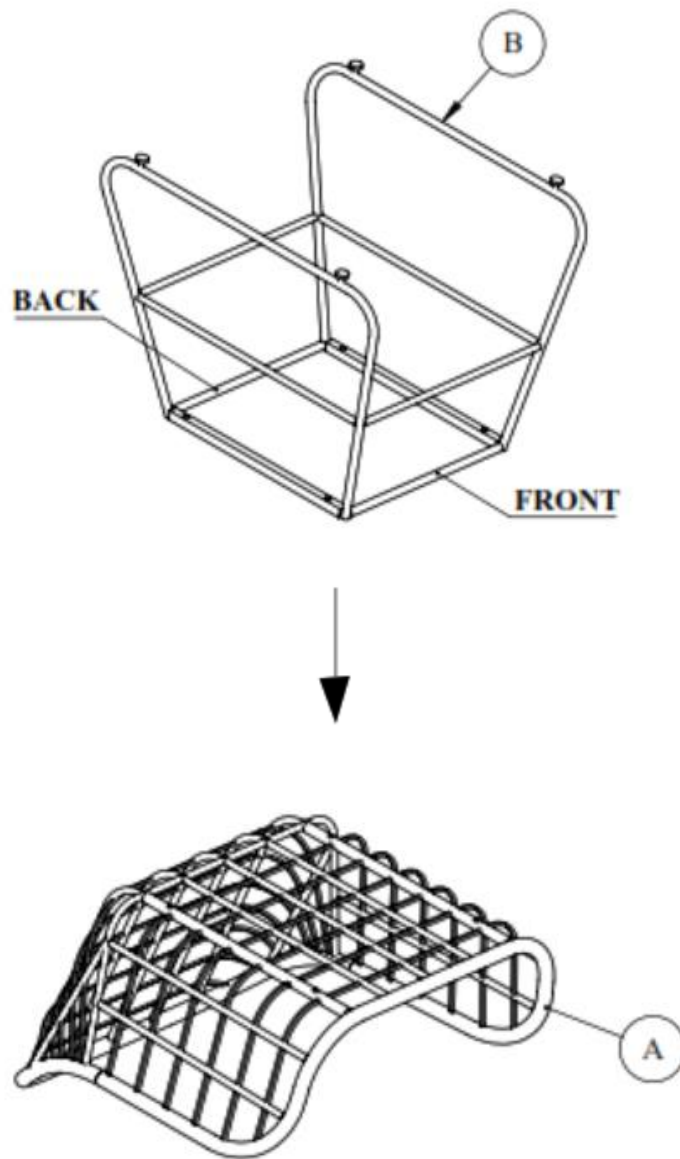

PRODUCT INFORMATION

Collin Lounge Chair

82064105

① x4
M6x35

② x4

③ x1

Ⓐ x1

Ⓑ x1

INSTRUCTION

Step 1

INSTRUCTION
Step 2

INSTRUCTION

Step 3

Lock 100%

INSTRUCTION
Step 4

INSTRUCTION
Step 5