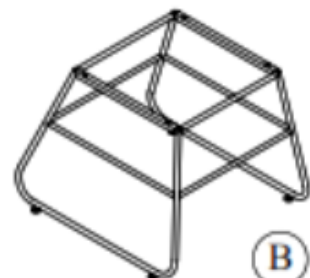

PRODUCT INFORMATION

Collin Lounge Chair

82064105

① x4
M6x35

② x4

③ x1

Ⓐ x1

Ⓑ x1