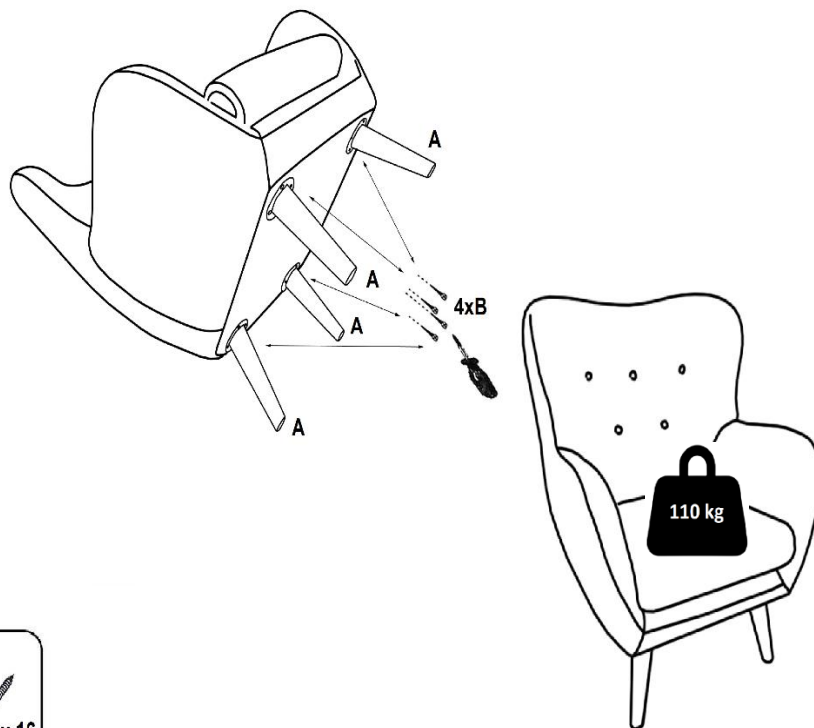

PRODUCT INFORMATION

ITEM NAME Beau Lounge Chair, Blue, Cotton

ITEM NO. 82064256

INSTRUCTION

Step 1

INSTRUCTION
Step 2

2.Illustration

INSTRUCTION
Step 3

3.Illustration

INSTRUCTION
Step 4

4.Illustration

INSTRUCTION
Step 5

5.Illustration

INSTRUCTION
Step 6

6.Illustration